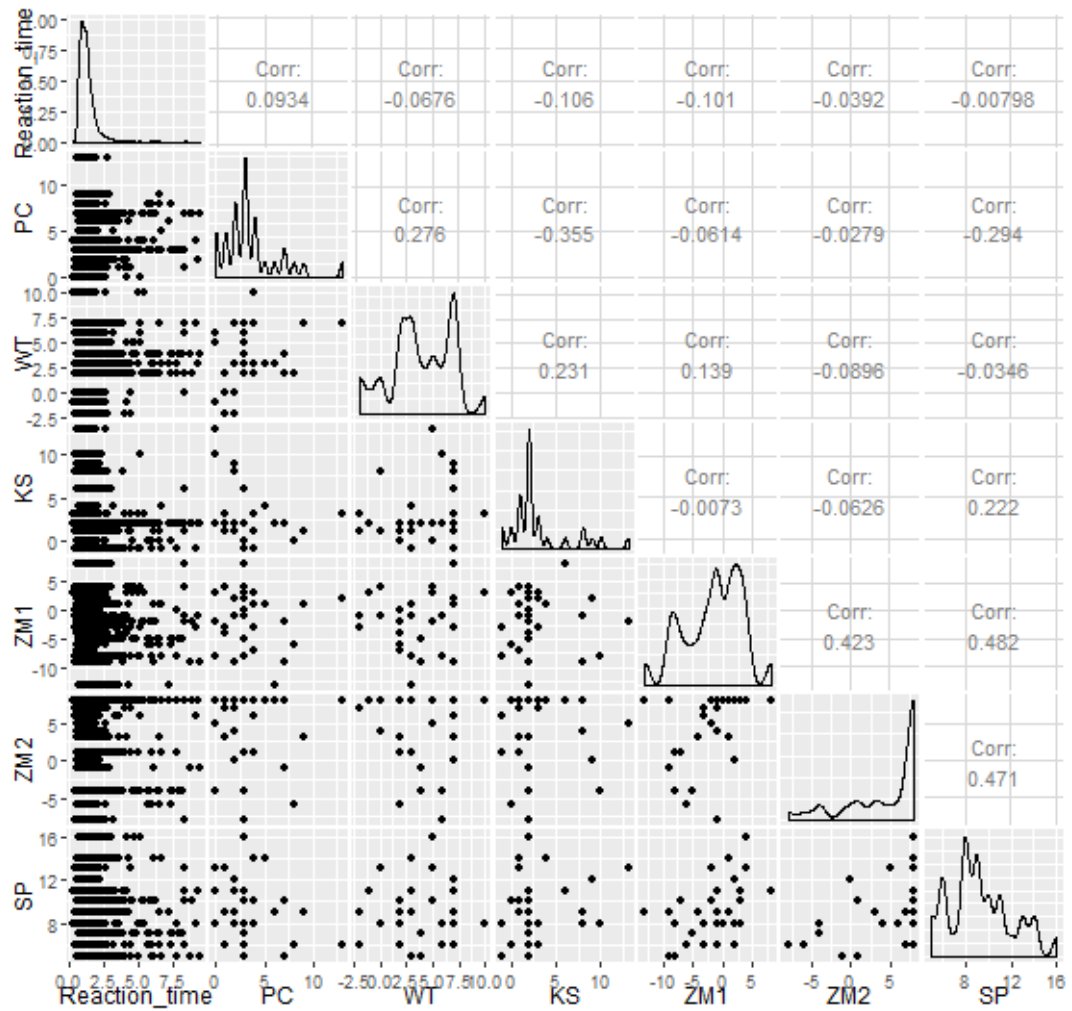

### 3-move levels

4-move levels

## C. Slippy's Adventure Version 2 Levels

### 3-move levels

4-move levels

5-move levels

6-move levels

**Appendix D. Flanker Task Stimuli and Conditions**

## Appendix E. Correlation between correct response time and BADS-C subtests

Correlation between DCDQ'07 and correct response time